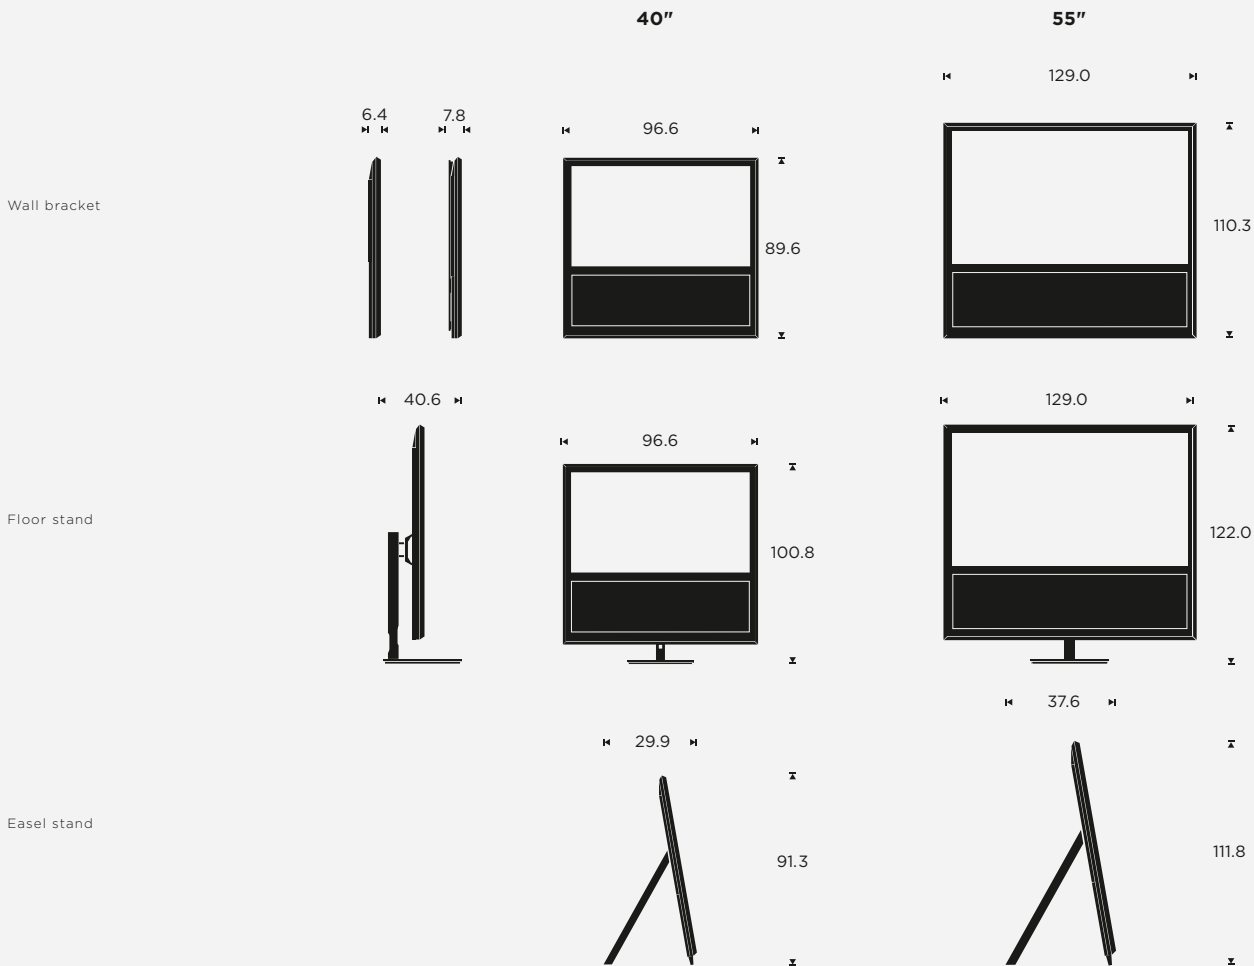

## MEASUREMENTS

in cm

bang-olufsen.com/beovision14

Colours	Speaker lamellas	Fabric colours
Cabinet: Black Frame: Aluminium or black	Oak wood	Rumba red
		Midnight green
		Forged Iron grey
		Driftwood beige
		Black
		White